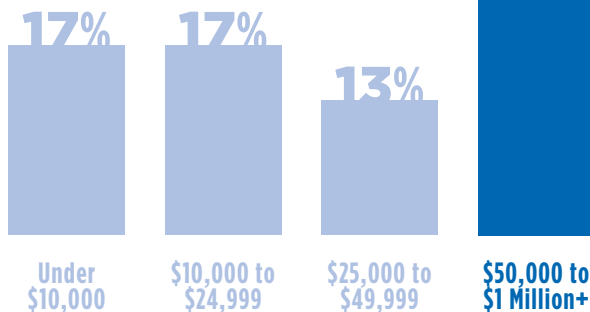

GOAL TO **OPEN A FRANCHISE**

**29%**  
0-6 MONTHS

**35%**  
6-12 MONTHS

**20%**  
12-18 MONTHS

**16%**  
18+ MONTHS

**65%**

of attendees have  
owned a business

*Generate* **NEW LEADS:**

**200** avg. total leads  
per exhibitor...

**THAT'S 10** leads per  
hour!

**INVESTMENT LEVELS  
OF ATTENDEES**

**32%**  
of attendees  
were female

**68%**  
of attendees  
were male

**DIRECTLY FOLLOWING IFE:**